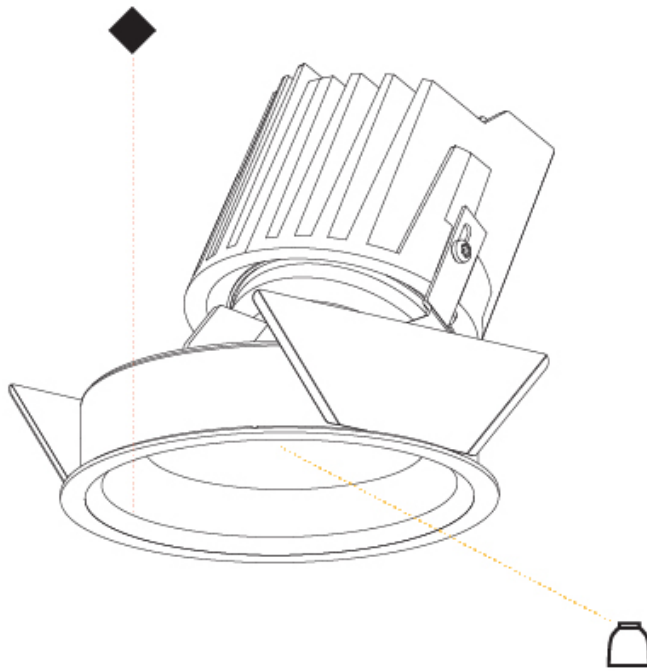

BIONIQ ROUND WALLWASH RECESSED

A35548-

PROJECT	_____
TYPE	_____
SPECIFIER	_____
QUANTITY	_____
DATE	_____