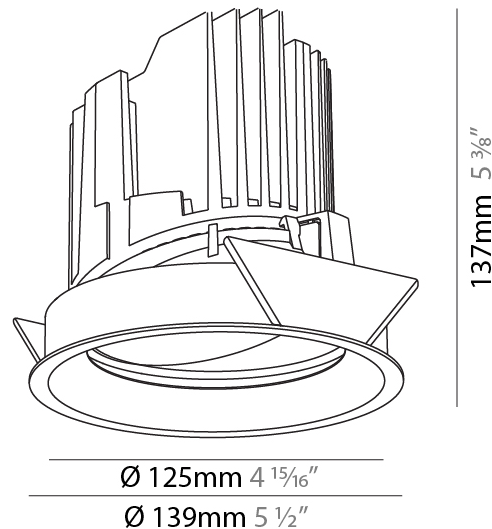

PHYSICAL

Shape: Round
Diameter (mm): 139
Diameter (in): 5 1/2
Height (mm): 137
Height (in): 5 3/8
Ceiling Thickness (mm): 10 / 12.5 / 15
Ceiling Thickness (in): 3/8 or 1/2 or 9/16
Min. Recessing Depth (mm): 150
Min. Recessing Depth (in): 5 7/8
Light Distribution: Adjustable / Downlight
Weight (kg): 0.849
Weight (lbs): 1.87
Fixture Finish: SSR / BKV / CWI / CRY / HAB / UFT / ITA / RUA / FTG / MYG / LOD / PUS / FRO / FUP / KIA / POP / BLS / SPG / MEY / GOH / GUM / CHC / COM / ABZ / JAG / OBR / MOS / ROR
Fixture Material: Aluminum Die Cast
Cut-out Measurements: 130mm / 5 1/8"

ELECTRICAL

Lamp Type: LED (Zhaga Standard)
Input Wattage (W): 13.2 / 16.5
Total Output Wattage (W): 12 / 14
Dimming: Tri-Mode (Non-Dimming and Phase Dimming (120Vac only) and 0-10V Dimming)
Driver Included: No
Driver Location: Recessed Housing
Driver Type: Constant Current - Universal
Driver Class: Class 2
Housing: See components
Input Voltage (V): 120 - 277
Constant Current (MA): 350

LED

Number of LEDs: 1
Color Temperature (°K): 2700 / 3000 / 3500 / 4000
Max. Delivered Lumen (lm): 810 / 900 / 970 / 990
Nominal Lumen (lm): 960 / 1070 / 1156 / 1180
CRI: >90 CRI
Efficiency (%): 0.905
Lamp Life (hrs): 50000

OPTICAL

Reflector°: 10
Adjustability: Rotational 355°; Tilt 30°

RATINGS AND CERTIFICATIONS

Certified By: Certified for North American Standards
IP rating: IP54